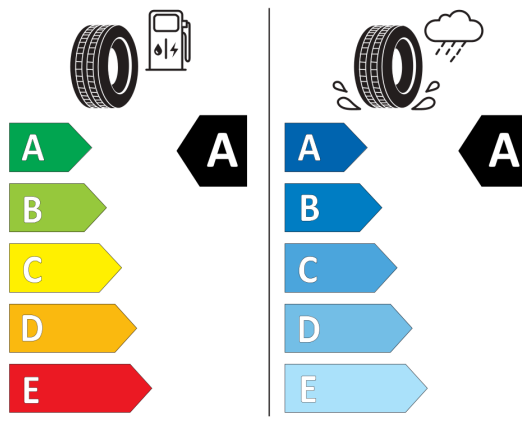

Hankook 1027451

205/65R15 99 H XL C1

2020/740

Giti Tire A3989

205/65R15 99 H C1

2020/740

MAXXIS ETP0030580G

205/65R15 99 H C1