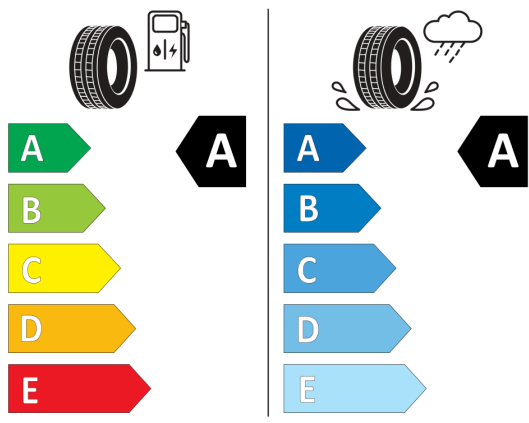

Hankook 1027451

205/65R15 99 H XL C1

2020/740

Giti Tire A3989

205/65R15 99 H C1

2020/740

MAXXIS ETP0030580G

205/65R15 99 H C1