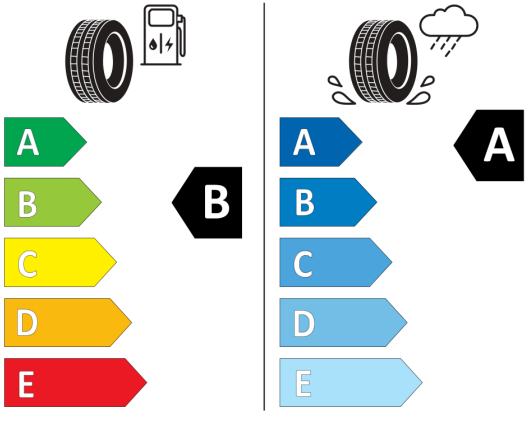

2020/740

GOODYEAR 545833

225/45R17 91 W C1

2020/740

BRIDGESTONE 13230

225/45 R17 91 W C1

2020/740

MICHELIN 776988