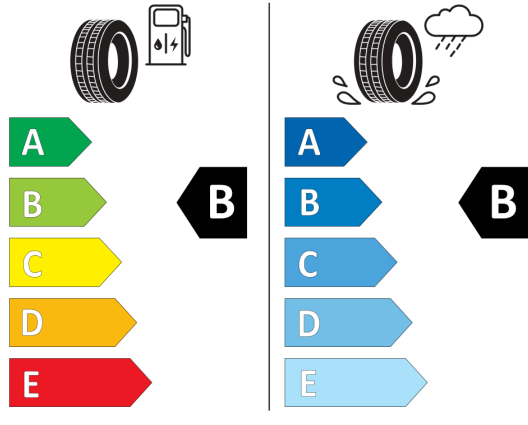

2020/740

MICHELIN 776988

225/45R17 91 W C1