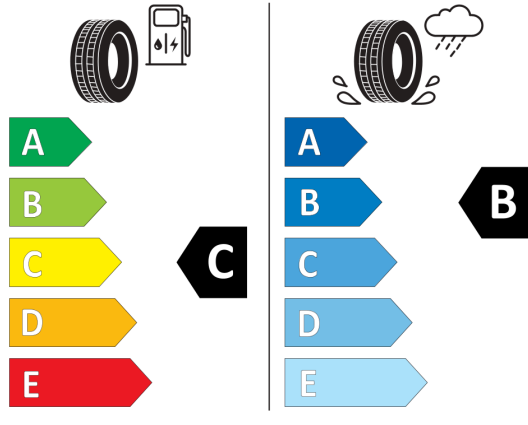

2020/740

GOODYEAR

580277

235/35R19 91 Y XL

C1

2020/740

BRIDGESTONE

13230