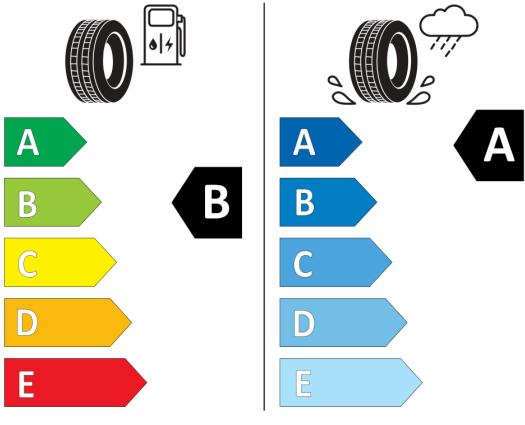

2020/740

GOODYEAR 545833

225/45R17 91 W C1

2020/740

BRIDGESTONE 13230

225/45 R17 91 W C1

2020/740

GOODYEAR 580277