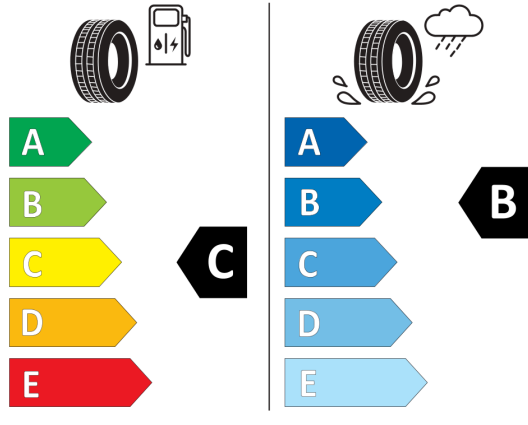

2020/740

GOODYEAR 580277

235/35R19 91 Y XL C1