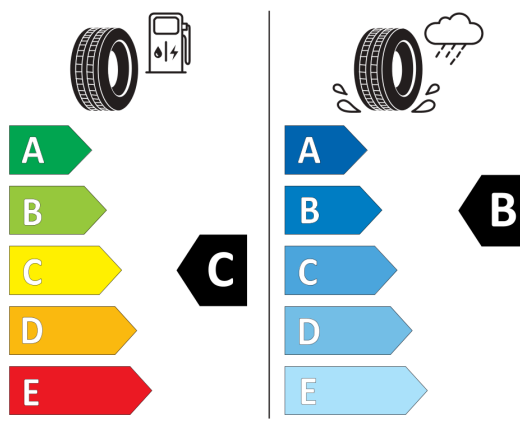

2020/740

GOODYEAR

580277

235/35R19 91 Y XL

C1

2020/740

BRIDGESTON

225/45 R17