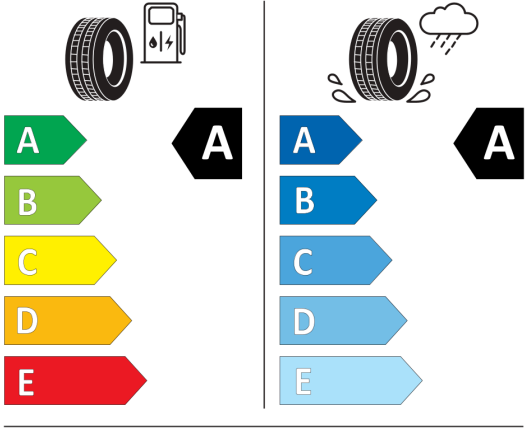

2020/740

GOODYEAR 547003

215/55R17 94 V C1

2020/740

Continental 0358217

215/55 R 17 94 V C1

2020/740

BRIDGESTONE 13952