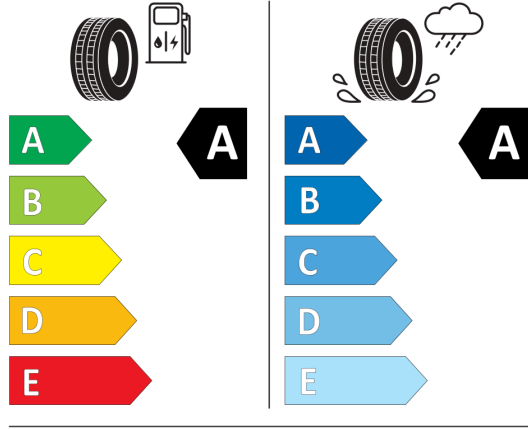

2020/740

BRIDGESTONE 13952

215/55 R17 94 V C1