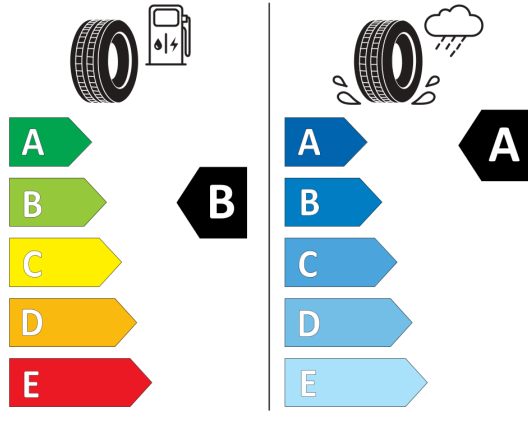

2020/740

BRIDGESTONE

13230

225/45 R17 91 W

C1

2020/740

MICHELIN

776988